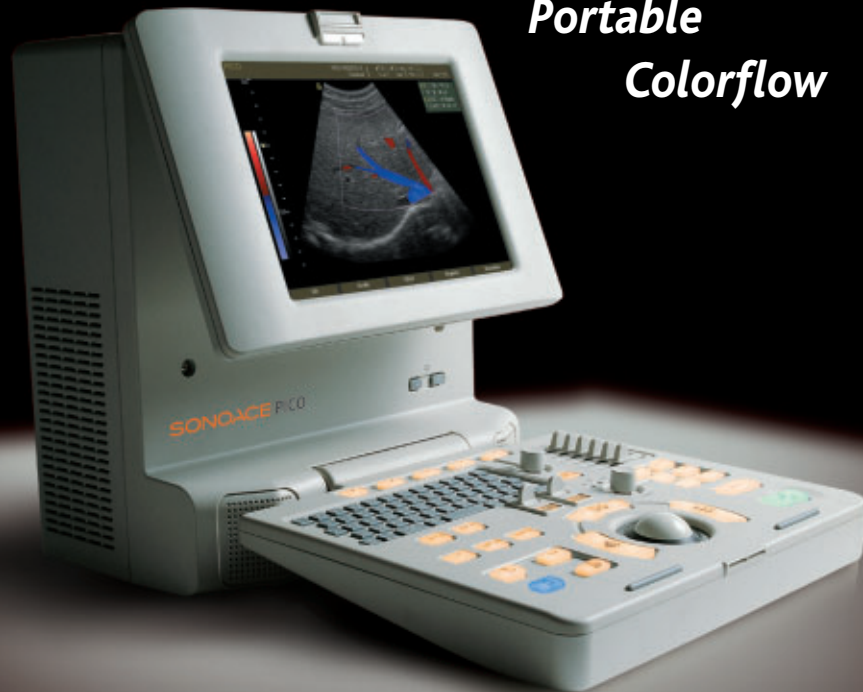

The Value Choice in Portable Color

SONOACE PICO

*Powerfully
Portable
Colorflow*

see it all ● ● ●
MEDISON

The Value Choice in Portable Color

SONOACE PICO

Introducing the world's first true multi-specialty portable color ultrasound system.

SONOACE digital color ultrasound systems have a reputation for delivering quality imaging at value prices. And now we have shrunk that imaging power down into a rugged, briefcase-size package that delivers virtually all the diagnostic capabilities of a conventional cart-based system anywhere there is a power outlet. Welcome to the SONOACE PICO, the value choice in portable color.

Full-featured digital imaging on your desktop.

The SONOACE PICO is a full-featured portable digital color ultrasound system with virtually all the imaging capabilities of a cart-based system.

- All-digital beamforming
- Cardiac imaging
- Color and power Doppler
- Freehand 3D imaging
- Harmonic imaging
- Trapezoidal imaging
- Triple-frequency probes
- 256 frame cine memory

The SONOACE PICO is a powerful collaborative imaging tool that provides seamless network integration with DICOM 3.0-compliant PACS systems.

Expand your imaging horizons.

The SONOACE PICO features unmatched performance, excellent ergonomics and mobility, and superb expandability. All these enhancements make the SONOACE PICO one of the most versatile imaging packages available today. And the overall system usability and convenience can be further enhanced with an optional system cart, transforming this portable system into a perfect diagnostic companion for your office as well.